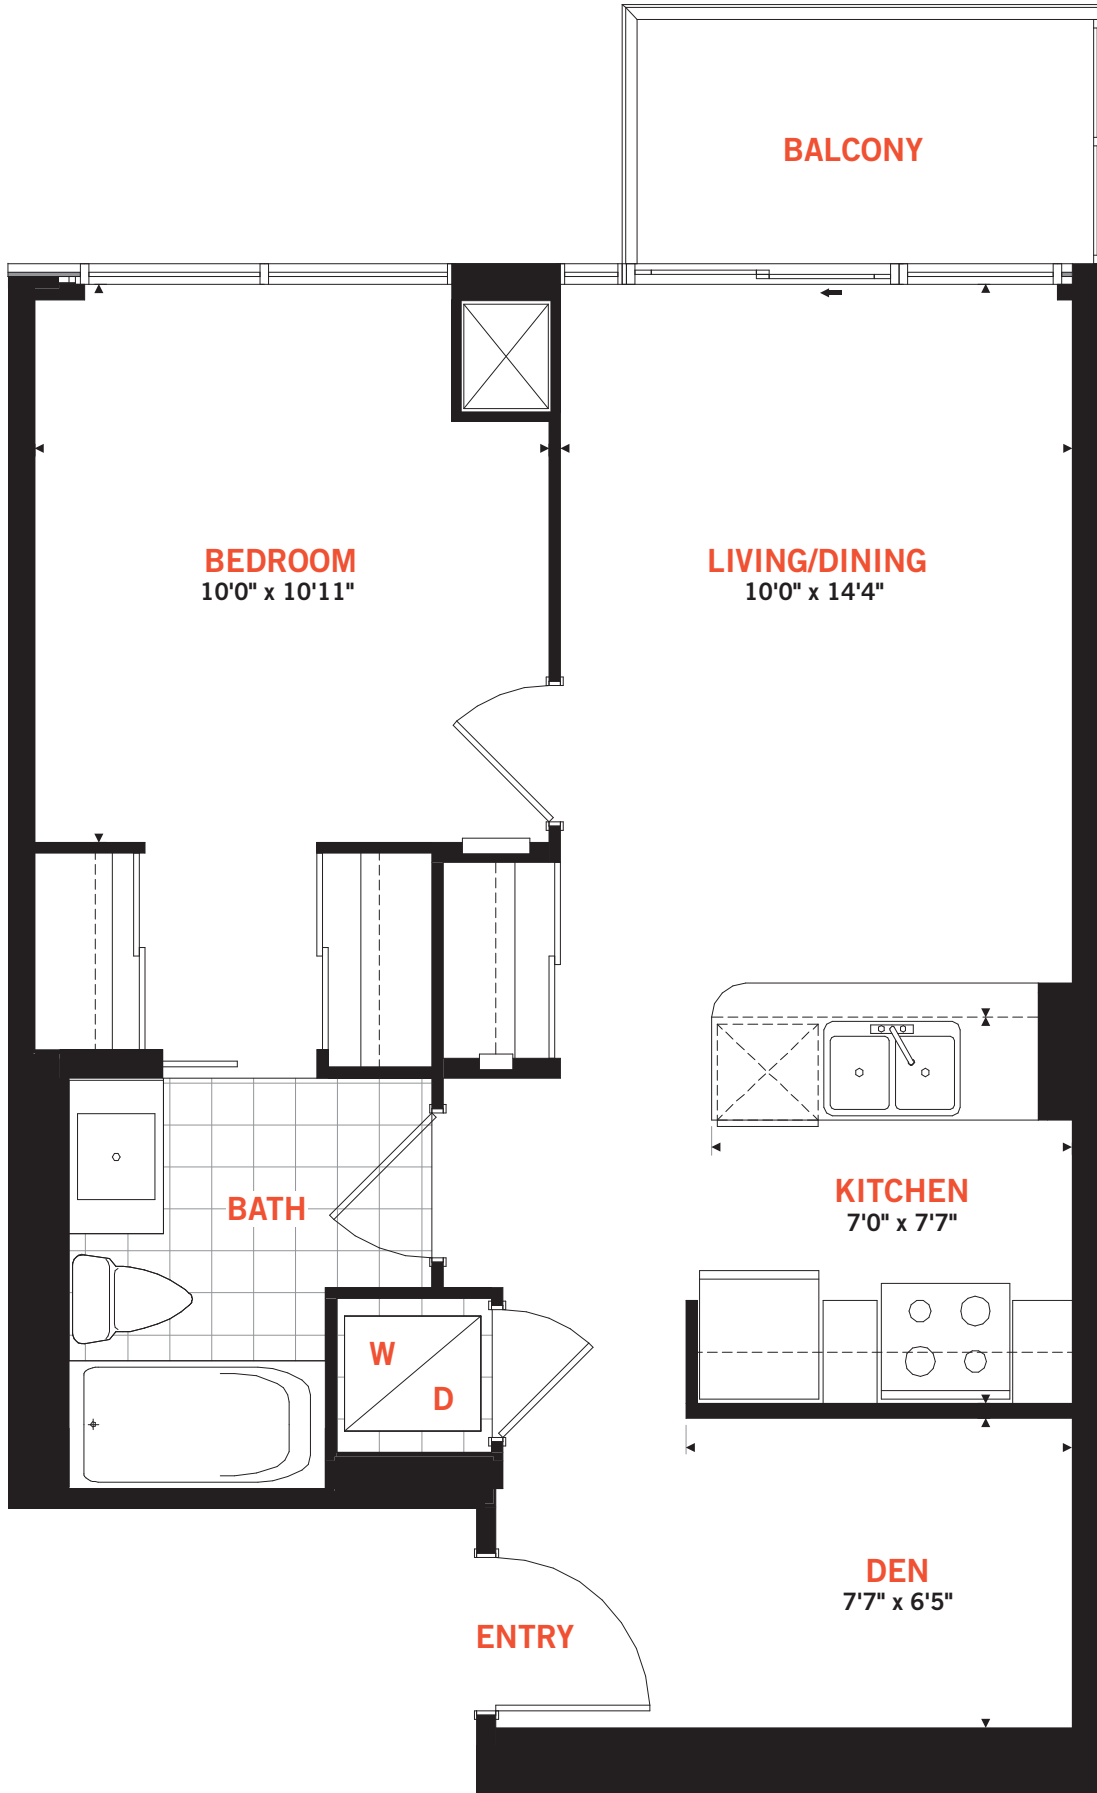

RESIDENCE 5

ONE BEDROOM + DEN
 Suite Area: 593 sq.ft.
 Balcony Area: 43 sq.ft.
Total Area: 636 sq.ft.

All areas and stated room dimensions are approximate. Sizes and specifications are subject to change without notice. Actual living area and balcony/terraces may vary from floor stated areas. E. & O.E.